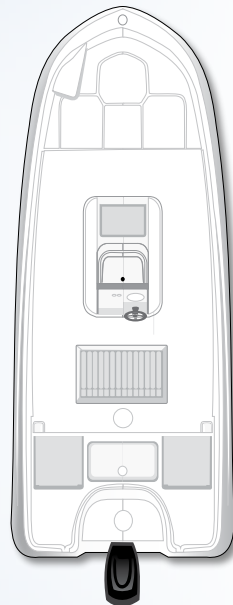

STANDARD FEATURES

ENGINE

- 90 HP Mercury FourStroke XL EFI Outboard

COCKPIT

- Cup Holders (2)
- Grab Handles (6)
- Mooring Cleats (6)
- Fuel Fill w/ Integrated Vent
- Flip-Flop Cooler Seat
- Self-Bailing Cockpit

ELECTRICAL SYSTEM & ENGINE COMPARTMENT

- Battery Switch
- 1200 GPH Bilge Pump (Manual)
- Dual Battery w/ 24V Plug

HELM

- Dual Purpose Gauge: Speedometer, Voltmeter
- 12V Accessory Outlet
- 12V Horn
- Binnacle-Mounted Engine Controls w/ Trim & Tilt Switch in Handle
- Center Console w/ Stainless Steel Steering Wheel
- Mechanical Cable Steering (Outboard Models)
- Analog Trim Indicator

HULL AND DECK

- Bow & Transom Eyes (3)
- 12V Navigation Lights
- M-Hull™ Design
- Fiberglass Floor Liner
- Helm Windscreen

INTERIOR COLOR

- White

COLOR SELECTIONS

- Solid Hull Colors: White, Blue, Black, or Gray

TRAILER

- Single Axle Galv Trailer

OPTIONS

ENGINE OPTIONS

- 115 HP Mercury FourStroke XL EFI Outboard
- 115 HP Mercury FourStroke EFI CommandThrust Outboard
- 115 HP Mercury Pro XS XL Outboard

COCKPIT

- Waterproof 120-Watt AM/FM Stereo w/ MP3 Capability
- Leaning Post

ELECTRICAL SYSTEM & ENGINE COMPARTMENT

- 500 GPH Bilge Pump (Automatic)

HELM

- 7" Glass Dash Screen w/ Engine Data

COLOR SELECTION

- Two-Tone Hull Colors: White w/ Blue Hull Stripe, White w/ Black Hull Stripe, or White w/ Gray Hull Stripe

POWER STEERING OPTIONS

- Hydraulic Steering System (115 HP and Below)

WATER SPORT OPTIONS

- Folding Sport Arch/Ski Tow Bar
- Wakeboard Rack (1x or 2x)

STAINLESS STEEL PACKAGE

- Stainless Package (Cup Holders, Fuel Fill, Thru Hull, Horn Vent, Bow Hatch, Latches, Rub Rail)

CANVAS OPTIONS

- Bimini, 6' Top w/ Boot
- Snap-On Center Console & Helm Seat Cover
- Console Cover

ADDITIONAL OPTIONS

- Bow Rail
- Compass
- High Altitude Prop
- Analog Trim Indicator
- VHF Radio w/ Antenna
- Digital Depth Indicator

LIGHTING OPTIONS

- Interior Lighting Package

SEATING & UPHOLSTERY

- Bow Filler Cushion

FISHING OPTIONS

- Forward Livewell
- K-Top w/ Rail-Mounted Rod Holders
- T-Top w/ Rail-Mounted Rod Holders (4)
- Fish Finder: Lowrance HOOK2 4X
- Bow Fishing Seat
- Trolling Motor Bracket w/ 24V Plug

SWIM PLATFORM OPTIONS

- Port and Starboard Swim Boards w/ Ladder