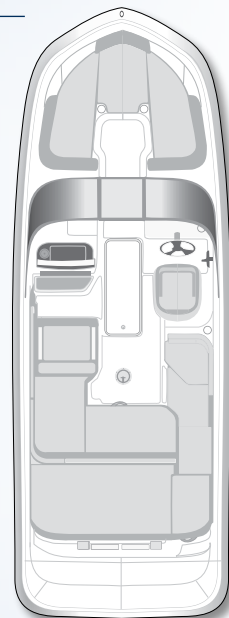

STANDARD FEATURES

ENGINE

- 150 HP Mercury FourStroke EFI Outboard
- 200 HP MerCruiser ECT 4.5L MPI Sterndrive (Alpha 1 Outdrive)

COCKPIT

- Integrated Cooler
- Speakers (4)
- Cup Holders (5)
- Grab Handles (6)
- Mooring Cleats (6)
- Fuel Fill w/ Integrated Vent
- Glove Box
- Helm Seat w/ 180 Degree Swivel
- In-Floor Ski/Wakeboard Storage
- Waterproof 120-Watt AM/FM Stereo w/ MP3 Capability
- Portside Companion Seat (3-Position)
- Large Lockable Port-Side Changing Room and Storage Compartment
- Self-Bailing Cockpit

ELECTRICAL SYSTEM & ENGINE COMPARTMENT

- Battery Switch
- 1200 GPH Bilge Pump (Manual)
- 12V Blower

HELM

- Multi-Function Gauges w/ Fog Resistant Glass Lenses: Fuel, Speedometer, Tachometer, Voltmeter
- 12V Accessory Outlet
- 12V Horn
- Side-Mounted Engine Controls w/ Trim & Tilt Switch in Handle
- Tilt Steering
- Custom Sport Steering Wheel
- Analog Trim Indicator

HULL AND DECK

- Bow & Transom Eyes (3)
- 12V Navigation Lights
- Stainless Steel Tow Ring
- Fiberglass Floor Liner
- Sport Windshield w/ Opening Center Panel
- Swim Platform w/ Telescoping Ladder

INTERIOR COLOR

- Graphite (Gray & White)

COLOR SELECTIONS

- Solid Hull Colors: White, Blue, Black, or Gray

CONVENIENCE OPTIONS

- Bow Speakers (2x)

TRAILER

- Tandem Axle Painted Trailer w/ Brakes & Swing Tongue (Black)

OPTIONS

ENGINE OPTIONS

- 200 HP Mercury FourStroke Outboard (Black)
- 250 HP MerCruiser ECT 4.5L MPI Sterndrive (Alpha 1 Outdrive)
- 250 HP MerCruiser ECT 4.5L MPI Sterndrive (Bravo 3 Outdrive)
- 200 HP MerCruiser 4.5L MPI Sterndrive (Alpha 1 Outdrive) CANADA & INT'L ONLY
- 250 HP MerCruiser 4.5L MPI Sterndrive (Alpha 1 Outdrive) CANADA & INT'L ONLY
- 250 HP MerCruiser 4.5L MPI Sterndrive (Bravo 3 Outdrive) CANADA & INT'L ONLY

ELECTRICAL SYSTEM & ENGINE COMPARTMENT

- 500 GPH Bilge Pump (Automatic)

HELM

- 7" Glass Dash Screen w/ Engine Data

HULL AND DECK

- Windshield w/ Opening Center Panel & Side Wings

INTERIOR COLOR

- Chestnut Interior Exchange

COLOR SELECTION

- Two-Tone Hull Colors: White w/ Blue Hull Stripe, White w/ Black Hull Stripe, or White w/ Gray Hull Stripe
- Boot Stripe

SPORT PACKAGES

- VR Sport Package (Red or Blue, Stainless Package)

WATER SPORT OPTIONS

- Ski Tow Pylon
- Xtreme Tower w/ Integrated Bimini Top
- Wakeboard Rack (1x or 2x)

STAINLESS STEEL PACKAGE

- Stainless Package (Cup Holders, Fuel Fill, Thru Hull, Horn Vent, Bow Hatch, Latches, Rub Rail)

COCKPIT FLOOR COVERING OPTIONS

- Cockpit Carpet Runners
- Snap-In Seagrass Woven Floor Covering (Teak or Gray)
- Cockpit Flooring Mat (Teak or Gray)

CANVAS OPTIONS

- Bimini, 6' Top w/ Boot
- Snap-On Bow Well & Cockpit Cover (Windshield)

CUISINE ACCESSORY OPTIONS

- Cockpit Table

CONVENIENCE OPTIONS

- Portable Head

ADDITIONAL OPTIONS

- High Altitude Prop
- Digital Depth Indicator
- Privacy Curtain (Outboard Only)

LIGHTING OPTIONS

- Exterior Lighting Package (LED Docking Lights, 2x Rear Underwater Lights)
- Interior Lighting Package